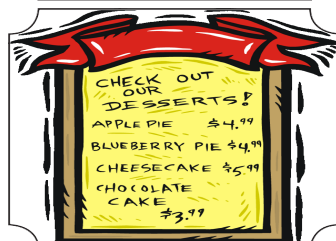

RESTAURANT PICTURE DICTIONARY

Restaurant Vocabulary Matching Exercise ESL Worksheets For Kids And New Learners

- | | | | | |
|-------------|----------|------------------|-----------|---------------|
| Glass | Desserts | Drinks | Bottle | Waiter |
| Fast Food | Menu | Spoon-Knife-Fork | Cashier | Salt & Pepper |
| Main Course | Waitress | Table Napkin | Breakfast | Chef |
| Tip | Salad | Customer | Soup | Plate |

RESTAURANT PICTURE DICTIONARY

Restaurant Vocabulary Matching Exercise ESL Worksheets For Kids And New Learners

Glass	Desserts	Drinks	Bottle	Waiter
Fast Food	Menu	Spoon-Knife-Fork	Cashier	Salt & Pepper
Main Course	Waitress	Table Napkin	Breakfast	Chef
Tip	Salad	Customer	Soup	Plate